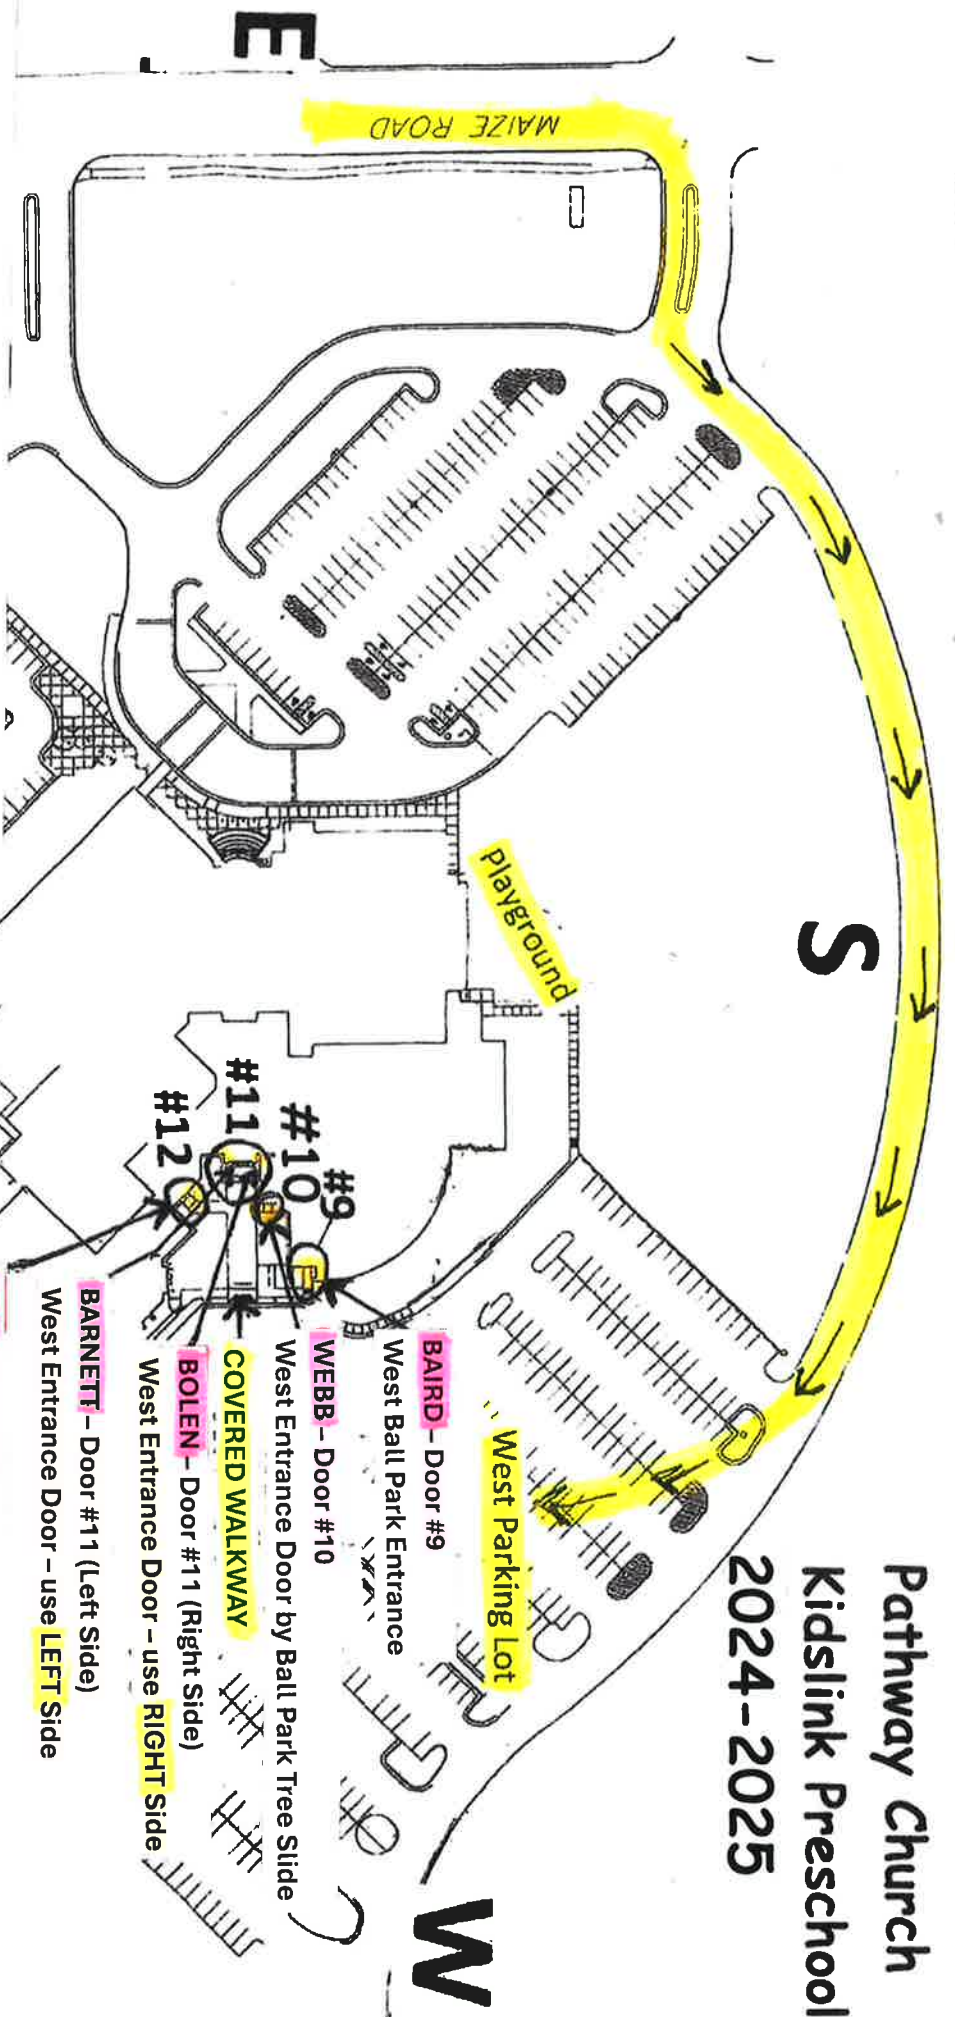

# Pathway Church Kidlink Preschool 2024-2025

### CLASSROOM DOOR ASSIGNMENTS:

- **Baird**  
West Ballpark Entrance Door #9
- **Barnett**  
West Entrance Door #11 (Left Side)
- **Bolen**  
West Entrance Door #11 (Right Side)
- **Ewy**  
North Entrance Door by Ignite Center Door #12
- **Webb**  
West Entrance Door #10 (by Ball Park Tree Slide)

We ask that all Kidlink parents use West Entrance for drop off/pick up. Classes will be at assigned entrance doors for approximately 10 minutes. After this, west doors will be locked.

If you are late in arriving, late picking up, or need to pick up early – come to East (Maize Road) side. Ring Doorbell on left wall of Preschool Hallway for Entry.

- BAIRD** – Door #9  
West Ball Park Entrance
- WEBB** – Door #10  
West Entrance Door by Ball Park Tree Slide
- COVERED WALKWAY**
- BOLEN** – Door #11 (Right Side)  
West Entrance Door – use **RIGHT** Side
- BARNETT** – Door #11 (Left Side)  
West Entrance Door – use **LEFT** Side
- EWY** – Door #12  
North Entrance Door by Ignite Center