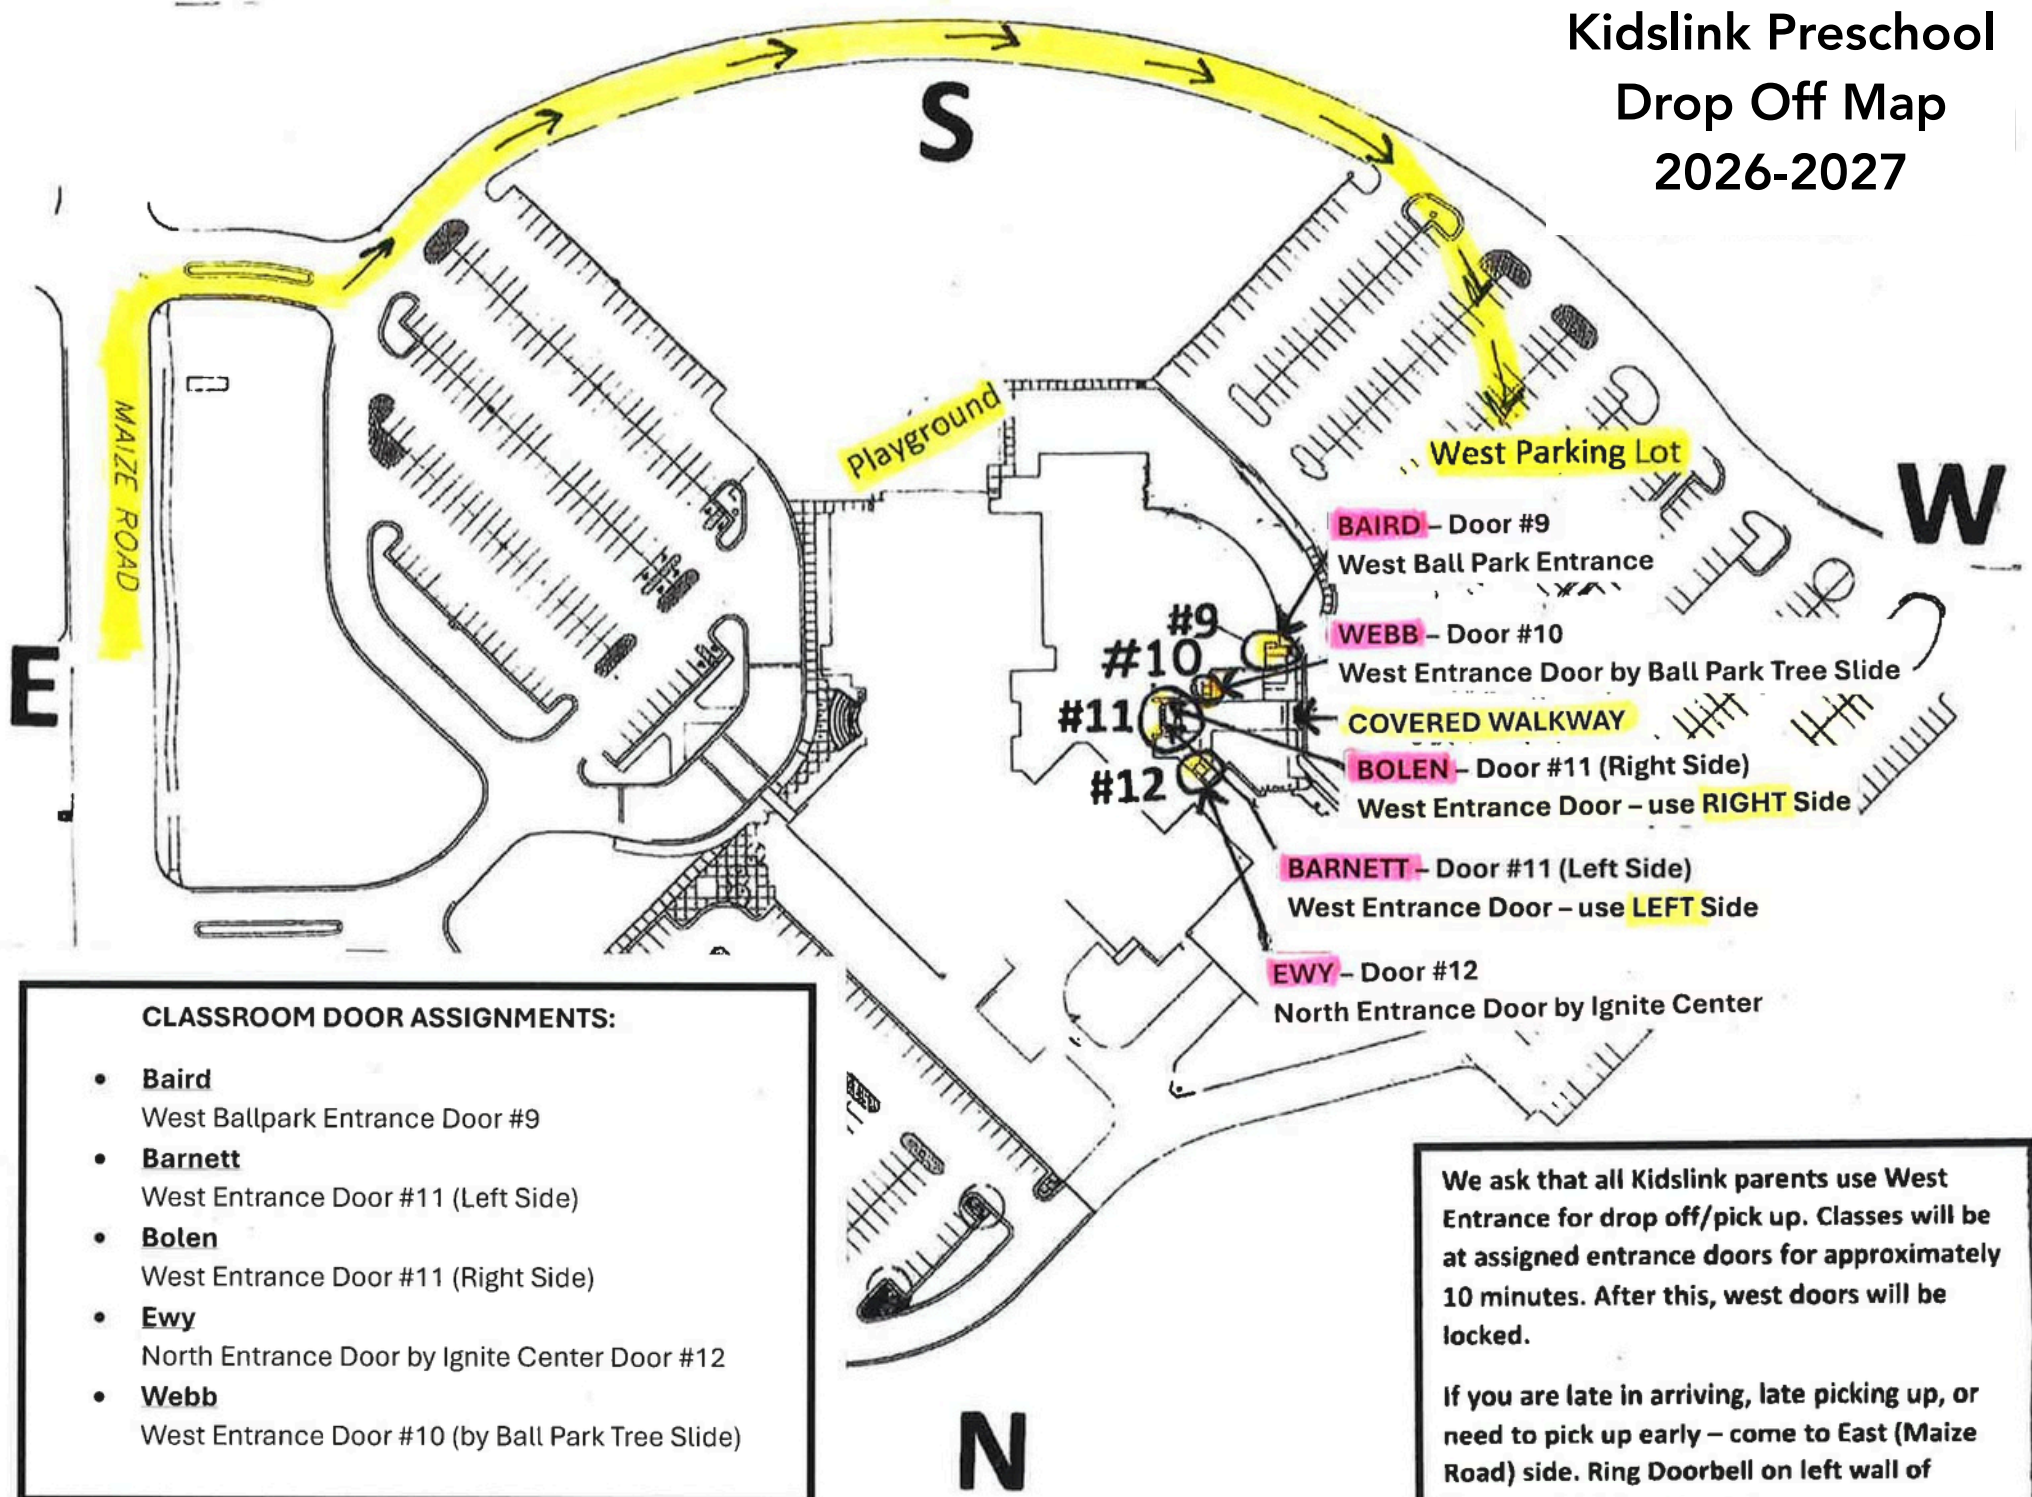

Kidslink Preschool Drop Off Map 2026-2027

- BAIRD** – Door #9
West Ball Park Entrance
- WEBB** – Door #10
West Entrance Door by Ball Park Tree Slide
- COVERED WALKWAY**
- BOLEN** – Door #11 (Right Side)
West Entrance Door – use **RIGHT** Side
- BARNETT** – Door #11 (Left Side)
West Entrance Door – use **LEFT** Side
- EWY** – Door #12
North Entrance Door by Ignite Center

- CLASSROOM DOOR ASSIGNMENTS:**
- **Baird**
West Ballpark Entrance Door #9
 - **Barnett**
West Entrance Door #11 (Left Side)
 - **Bolen**
West Entrance Door #11 (Right Side)
 - **Ewy**
North Entrance Door by Ignite Center Door #12
 - **Webb**
West Entrance Door #10 (by Ball Park Tree Slide)

We ask that all Kidslink parents use West Entrance for drop off/pick up. Classes will be at assigned entrance doors for approximately 10 minutes. After this, west doors will be locked.

If you are late in arriving, late picking up, or need to pick up early – come to East (Maize Road) side. Ring Doorbell on left wall of Preschool Hallway for Entry.